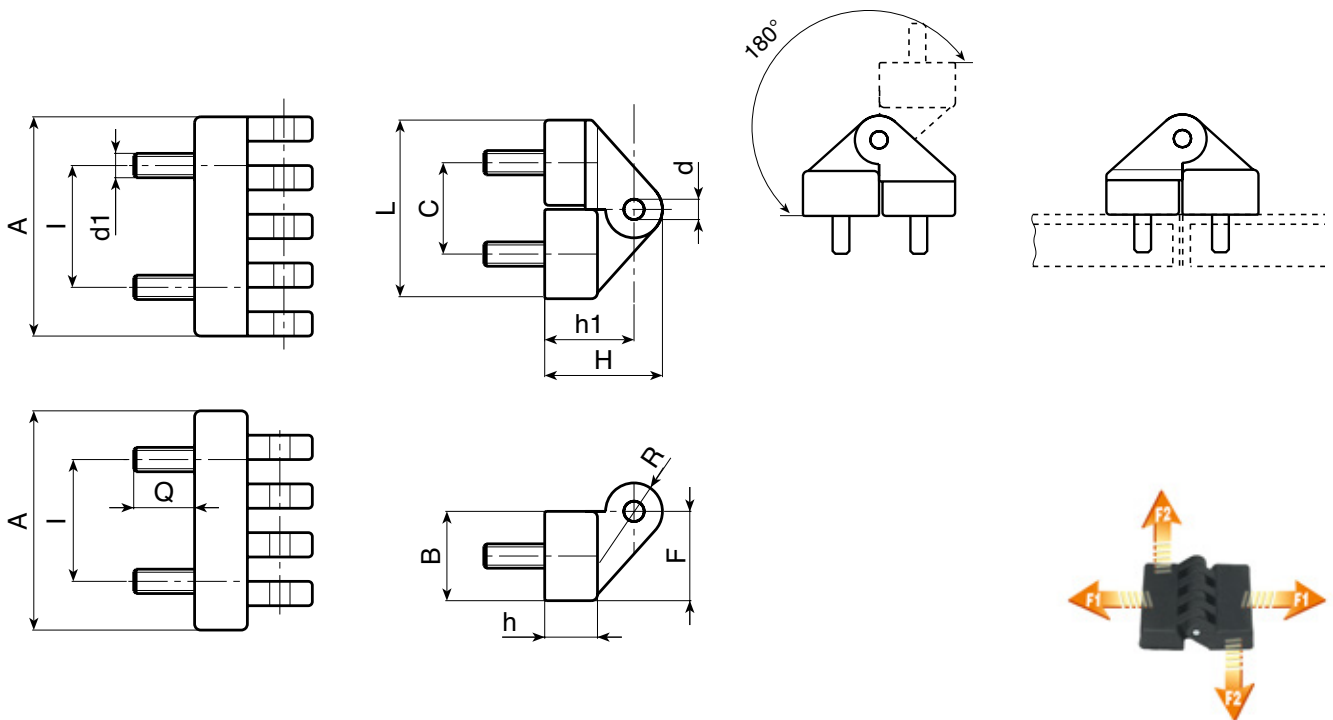

O451

UNIVERSAL HINGE WITH THREADED STUD FOR MOUNTING ON STRAIGHT DOOR

Material:

Reinforced polyamide.
Oils and greases resistant.

Surface:

Satin.

Colour:

Black (RAL 9011).

Inserts:

- Zinc plated steel pin.
- Zinc plated steel threaded stud (tolerance 6g).

SPECIAL REQUESTS:

- None.

art.	I	C	A	B	L	F	h	h1	H	d	R	d1 6g	Q	g	F1 (N)	F2 (N)
● O45130.TM05X1001	15	18	30	17	35	18	11	19	25	4	11	M05	10	38	690	1080
● O45154.TM06X1501	30	22	54	21	44	22	13	22	30	5	15	M06	15	72	295	1670
● O45178.TM08X2001	42	32	78	30	61	30	18	31	42	8	21	M08	20	190	1025	2830