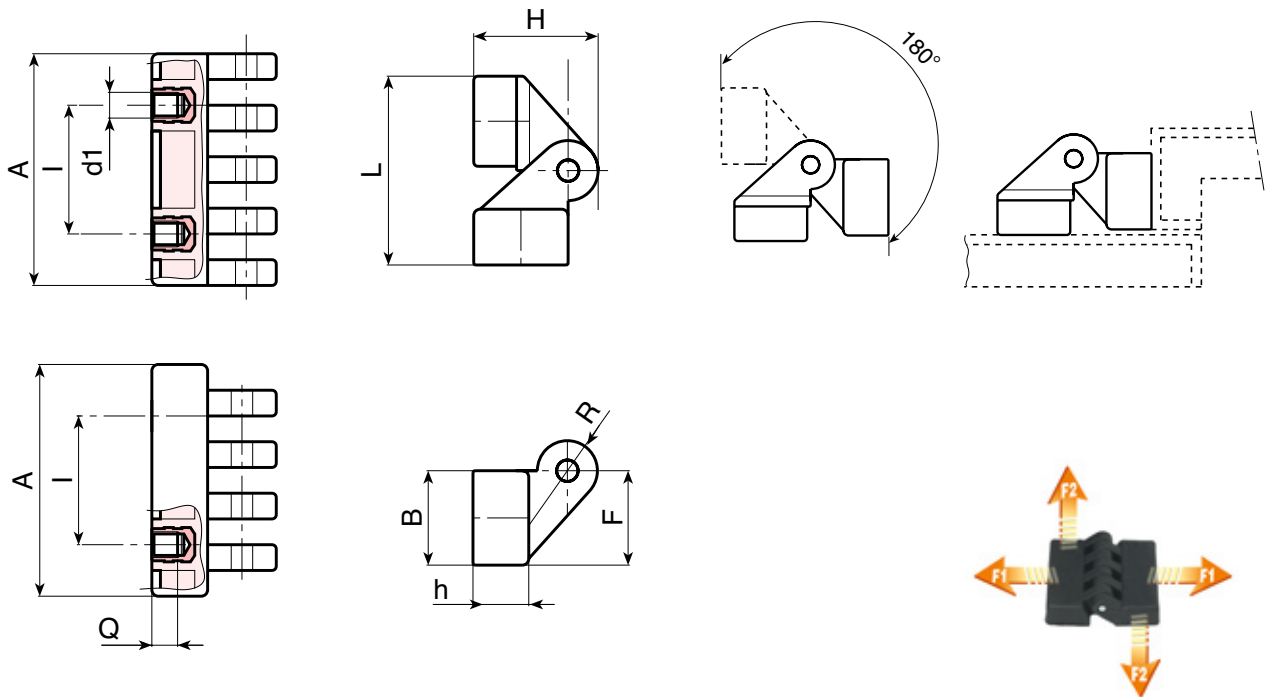

O452

UNIVERSAL HINGE WITH FEMALE THREADED INSERT FOR MOUNTING ON ANGULAR DOOR

Material:
Reinforced polyamide.
Oils and greases resistant.

Surface:
Satin.

Colour:
Black (RAL 9011).

1. **Inserts:**
2. Zinc plated steel pin.
   - Brass blind threaded bush (tolerance 6H).
   - (*) Zinc plated steel blind threaded bush. (tolerance 6H)

SPECIAL REQUESTS:

- None.

	art.	I	C	A	B	L	F	h	h1	H	d	R	d1 6H	Q	g	F1 (N)	F2 (N)
●	O45230.TM0501	15	18	30	17	36	18	11	19	25	4	11	M05	8	26	1180	1130
●	O45254.TM0601	30	22	54	21	44	22	13	22	30	5	15	M06	7	58	1520	2980
●	O45278.TM0801	42	32	78	30	62	30	18	31	42	8	21	(*) M08	10	178	885	2875