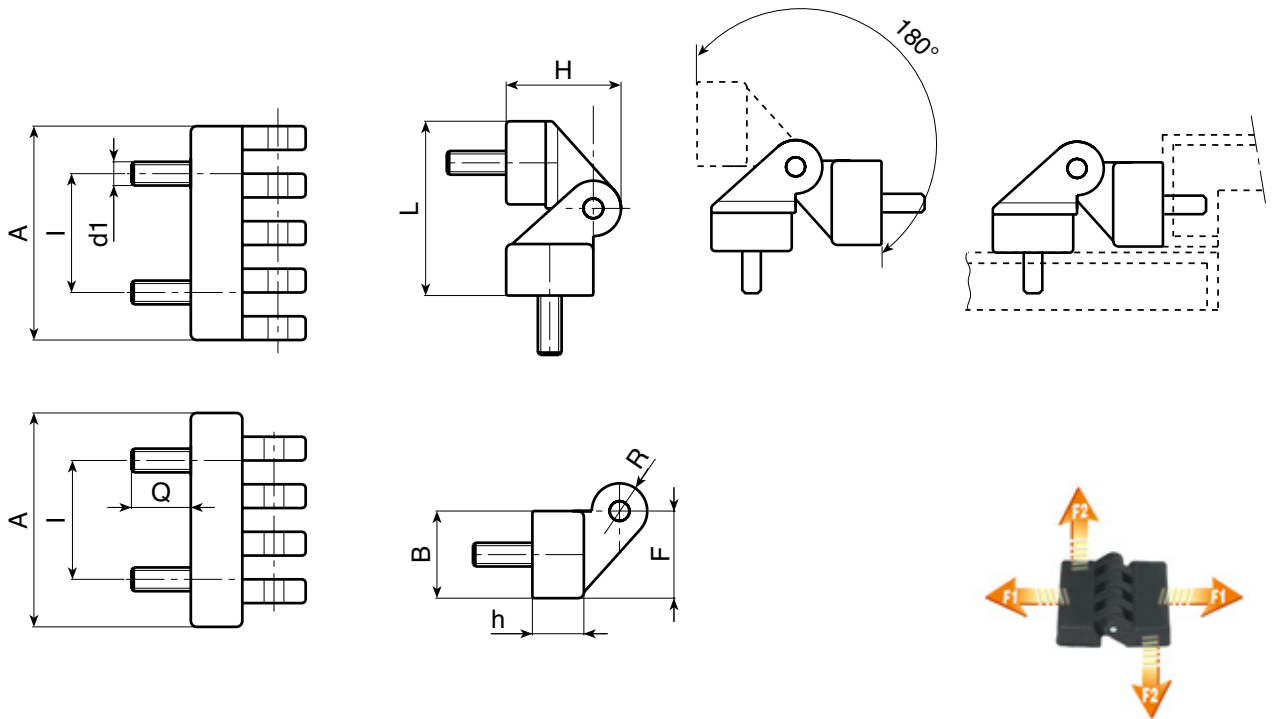

O453

UNIVERSAL HINGE WITH THREADED STUD FOR MOUNTING ON ANGULAR DOOR

Material:
Reinforced polyamide.
Oils and greases resistant.

Surface:
Satin.

Colour:
Black (RAL 9011).

Inserts:

- Zinc plated steel pin.
- Zinc plated steel threaded stud (tolerance 6g).

SPECIAL REQUESTS:

- None.

	art.	I	C	A	B	L	F	h	h1	H	d	R	d1 6g	Q	g	F1 (N)	F2 (N)
●	O45330.TM05X1001	15	18	30	17	35	18	11	19	25	4	11	M5	10	38	690	1080
●	O45354.TM06X1501	30	22	54	21	44	22	13	22	30	5	15	M6	15	72	295	1670
●	O45378.TM08X2001	42	32	78	30	61	30	18	31	42	8	21	M8	20	190	1025	2830