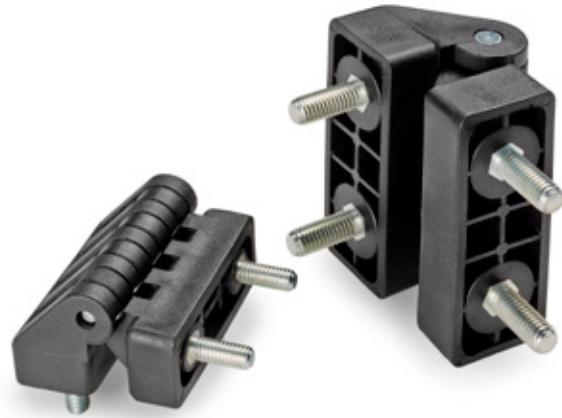

O453

UNIVERSAL HINGE WITH THREADED STUD FOR MOUNTING ON ANGULAR DOOR

Material:
Reinforced polyamide.
Oils and greases resistant.

Surface:
Satin.

Colour:
Black (RAL 9011).

Inserts:

- Zinc plated steel pin.
- Zinc plated steel threaded stud (tolerance 6g).

SPECIAL REQUESTS:

- None.

	art.	I	C	A	B	L	F	h	h1	H	d	R	d1 6g	Q	g	F1 (N)	F2 (N)
●	O45330.TM05X1001	15	18	30	17	35	18	11	19	25	4	11	M5	10	38	690	1080
●	O45354.TM06X1501	30	22	54	21	44	22	13	22	30	5	15	M6	15	72	295	1670
●	O45378.TM08X2001	42	32	78	30	61	30	18	31	42	8	21	M8	20	190	1025	2830